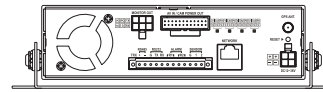

Dimensions (Unit : mm)

Rear View